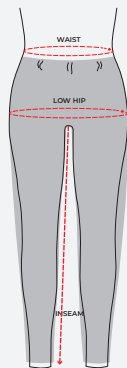

CHEFWORKS WOMEN'S PANTS

PANT FITS

SF

Slim Fit

Conforms to the body,
figure defining

MF

Modern Fit

Moderate fit, Slightly relaxed

CF

Classic Fit

Drapes loosely on the body,
Increases mobility

1

WOMEN'S PANT (ALPHA SIZE)

Size	XXS	XS	S	M	L	XL	2XL	3XL	4XL	5XL
Waist	22 / 24	24 / 26	27 / 29	30 / 32	34 / 36	38 / 40	42 / 44	46 / 48	50 / 52	54 / 56
Hip	31 / 33	33 / 35	36 / 38	39 / 41	43 / 45	47 / 49	51 / 53	55 / 57	59 / 61	63 / 65
Inseam	29	29.5	30	30.5	31	31	31	31	31	31
Waist	56 / 61	61 / 66	69 / 74	76 / 81	86 / 91	97 / 101.6	107 / 112	117 / 122	127 / 132	137 / 142
Hip	79 / 84	84 / 89	91 / 97	99 / 104	109 / 114	119 / 124.5	130 / 135	140 / 145	150 / 155	160 / 165
Inseam	79	79	79	79	79	79	79	79	79	79

2

WOMEN'S PANT (NUMERIC SIZE)

Size	00	0	2	4	6	8	10	12	14	16	18	20
Waist	24.5	25.5	26.5	27.5	28.5	29.5	30.5	32	34	36	38	40
Hip	33.5	34.5	35.5	36.5	37.5	38.5	39.5	41	43	45	47	49
Inseam	28.75	29	29.25	29.5	29.75	30	30.25	30.5	30.75	31	31	31
Waist	62	65	67	70	72	75	77	81	86	91	97	102
Hip	85	88	90	93	95	98	100	104	109	114	119	124
Inseam	73	73.7	74.3	74.9	75.6	76.2	76.8	77.5	78.1	78.7	78.7	78.7