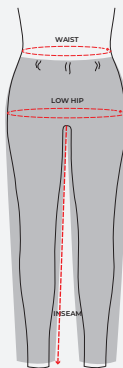

CHEFWORKS WOMEN'S PANTS

PANT FITS

SF

Slim Fit

Conforms to the body,
figure defining

MF

Modern Fit

Moderate fit, Slightly relaxed

CF

Classic Fit

Drapes loosely on the body,
Increases mobility

1

WOMEN'S PANT (ALPHA SIZE)

Size	XXS	XS	S	M	L	XL	2XL	3XL	4XL	5XL
Waist	22 / 24	24 / 26	27 / 29	30 / 32	34 / 36	38 / 40	42 / 44	46 / 48	50 / 52	54 / 56
Hip	31 / 33	33 / 35	36 / 38	39 / 41	43 / 45	47 / 49	51 / 53	55 / 57	59 / 61	63 / 65
Inseam	29	29.5	30	30.5	31	31	31	31	31	31
Waist	56 / 61	61 / 66	69 / 74	76 / 81	86 / 91	97 / 101.6	107 / 112	117 / 122	127 / 132	137 / 142
Hip	79 / 84	84 / 89	91 / 97	99 / 104	109 / 114	119 / 124.5	130 / 135	140 / 145	150 / 155	160 / 165
Inseam	79	79	79	79	79	79	79	79	79	79

2

WOMEN'S PANT (NUMERIC SIZE)

Size	00	0	2	4	6	8	10	12	14	16	18	20
Waist	24.5	25.5	26.5	27.5	28.5	29.5	30.5	32	34	36	38	40
Hip	33.5	34.5	35.5	36.5	37.5	38.5	39.5	41	43	45	47	49
Inseam	28.75	29	29.25	29.5	29.75	30	30.25	30.5	30.75	31	31	31
Waist	62	65	67	70	72	75	77	81	86	91	97	102
Hip	85	88	90	93	95	98	100	104	109	114	119	124
Inseam	73	73.7	74.3	74.9	75.6	76.2	76.8	77.5	78.1	78.7	78.7	78.7