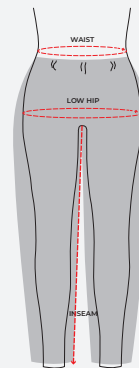

CHEFWORKS WOMEN'S PANTS

PANT FITS

SF

Slim Fit

Conforms to the body,
figure defining

MF

Modern Fit

Moderate fit, Slightly relaxed

CF

Classic Fit

Drapes loosely on the body,
Increases mobility

1

WOMEN'S PANT (ALPHA SIZE)

Size	XXS	XS	S	M	L	XL	2XL	3XL	4XL	5XL
Waist	22 / 24	24 / 26	27 / 29	30 / 32	34 / 36	38 / 40	42 / 44	46 / 48	50 / 52	54 / 56
Hip	31 / 33	33 / 35	36 / 38	39 / 41	43 / 45	47 / 49	51 / 53	55 / 57	59 / 61	63 / 65
Inseam	29	29.5	30	30.5	31	31	31	31	31	31
Waist	56 / 61	61 / 66	69 / 74	76 / 81	86 / 91	97 / 101.6	107 / 112	117 / 122	127 / 132	137 / 142
Hip	79 / 84	84 / 89	91 / 97	99 / 104	109 / 114	119 / 124.5	130 / 135	140 / 145	150 / 155	160 / 165
Inseam	79	79	79	79	79	79	79	79	79	79

2

WOMEN'S PANT (NUMERIC SIZE)

Size	00	0	2	4	6	8	10	12	14	16	18	20
Waist	24.5	25.5	26.5	27.5	28.5	29.5	30.5	32	34	36	38	40
Hip	33.5	34.5	35.5	36.5	37.5	38.5	39.5	41	43	45	47	49
Inseam	28.75	29	29.25	29.5	29.75	30	30.25	30.5	30.75	31	31	31
Waist	62	65	67	70	72	75	77	81	86	91	97	102
Hip	85	88	90	93	95	98	100	104	109	114	119	124
Inseam	73	73.7	74.3	74.9	75.6	76.2	76.8	77.5	78.1	78.7	78.7	78.7